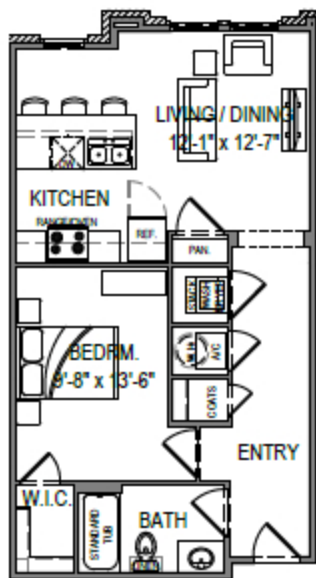

# The Godwin

**Living/Dining**

12'-1" x 12'-7"

**Bedroom**

9'-8" x 12'-6"

**UNITA2**

680 sf.