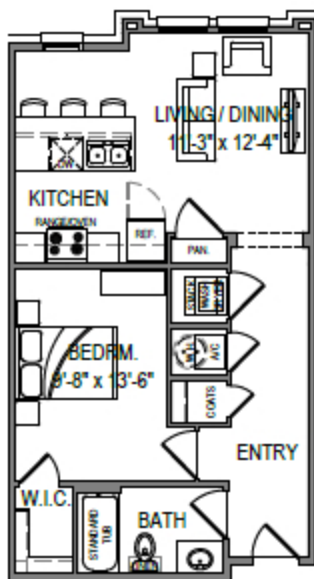

The Lafayette

Living / Dining Room

11'-3" x 12'-4"

Bedroom

9'-8" x 13'-6"

UNIT A2

652 sf