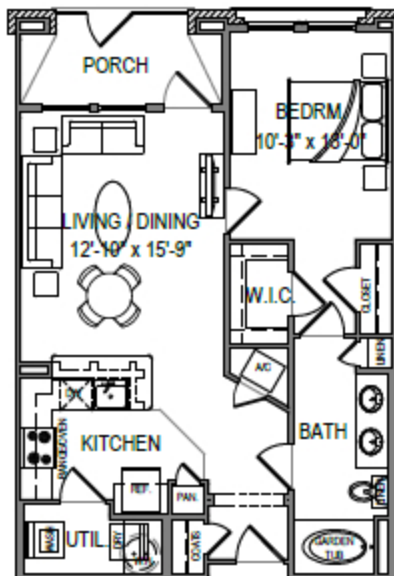

The Nansmond

Living room
12'-10" x 15'-9"

Bedroom
10'-3" x 13'-0"

UNIT A6

784 S.F.