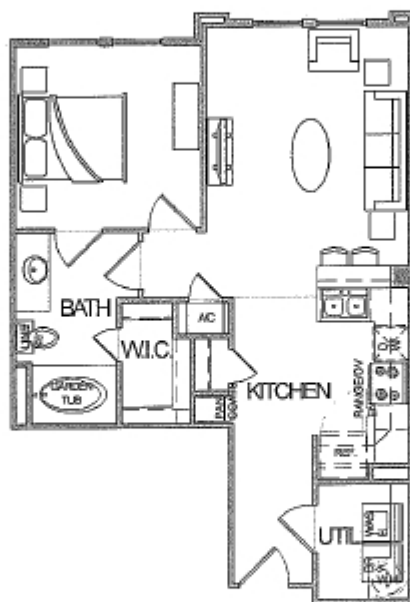

Bedroom
11'-1" x 11'-0"

Livingroom / Dining
12'-0" x 14'-4"

The York

703 sf